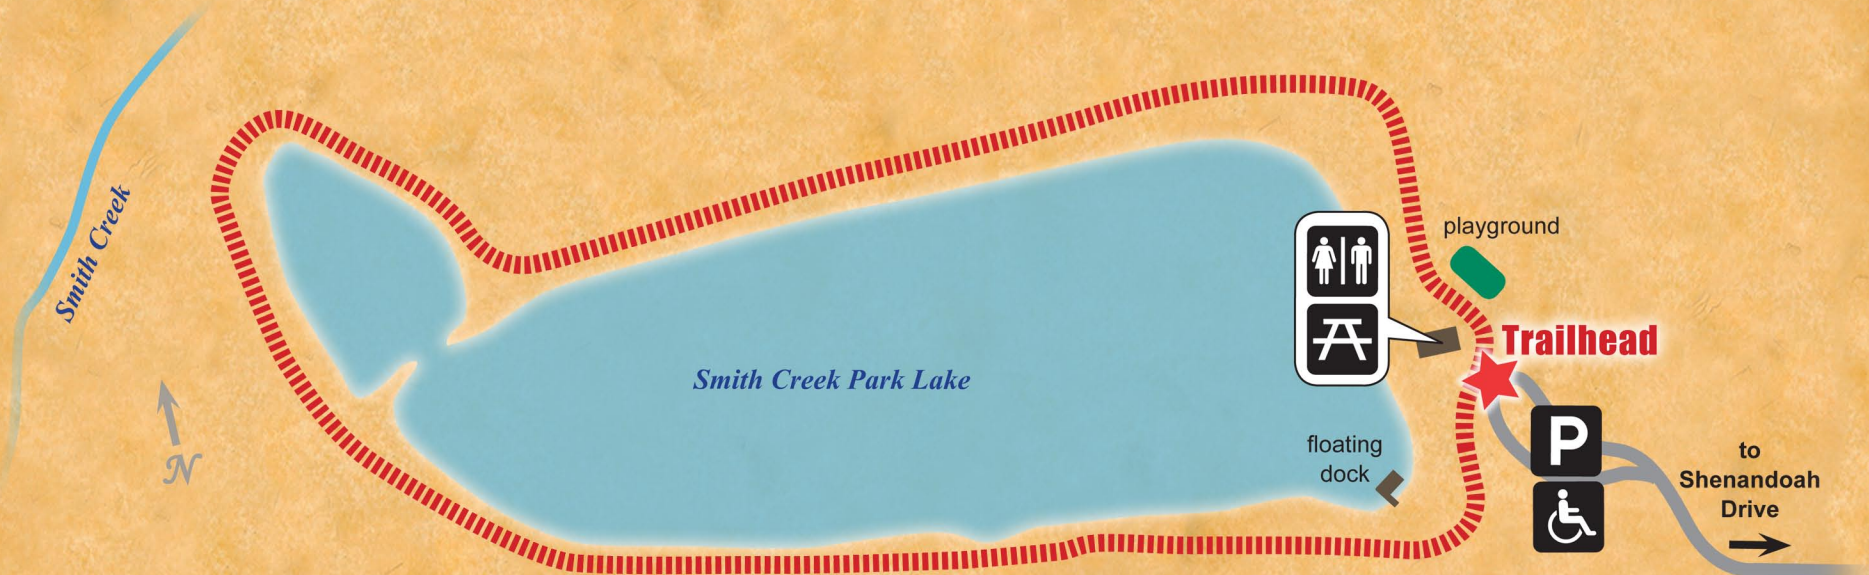

## Smith Creek Park TRACK Trail

The Smith Creek Park TRACK Trail follows the easy 1.3 mile loop around the lake. This multi-use trail is ADA accessible and features play areas, scenic views of the lake and opportunities to spot wildlife. Have fun as you travel the trail, exploring the park and discovering its wonders!