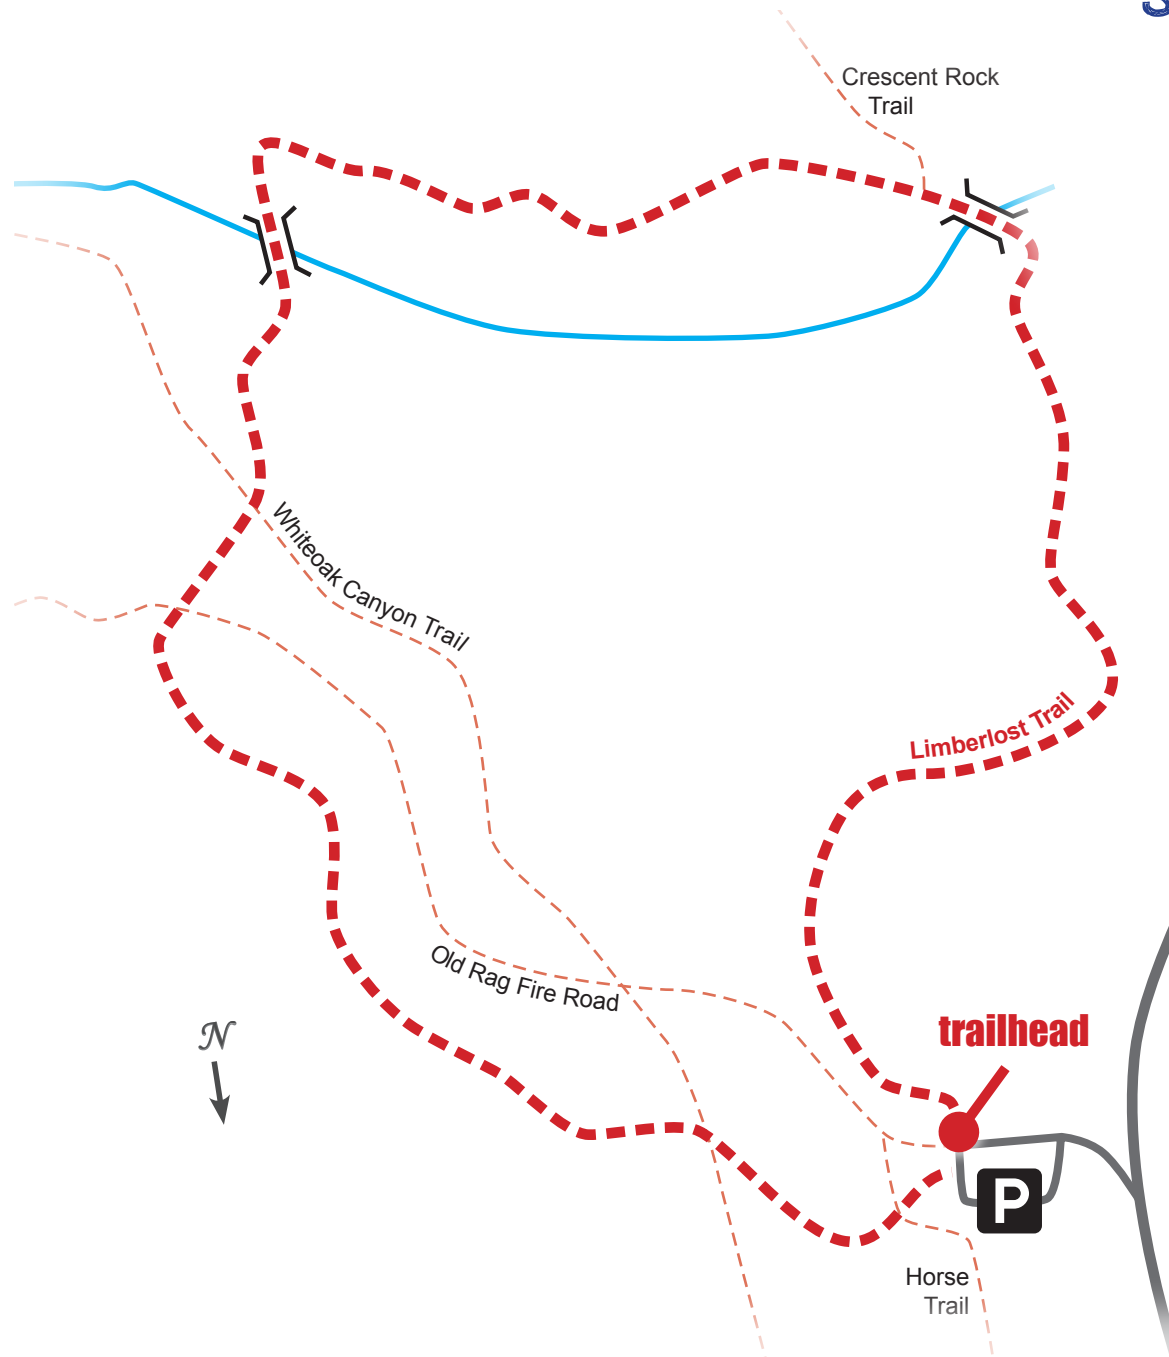

Shenandoah National Park TRACK Trail at Limberlost

Limberlost Trailhead at milepost 43
on the Skyline Drive

Register at kidsinparks.com