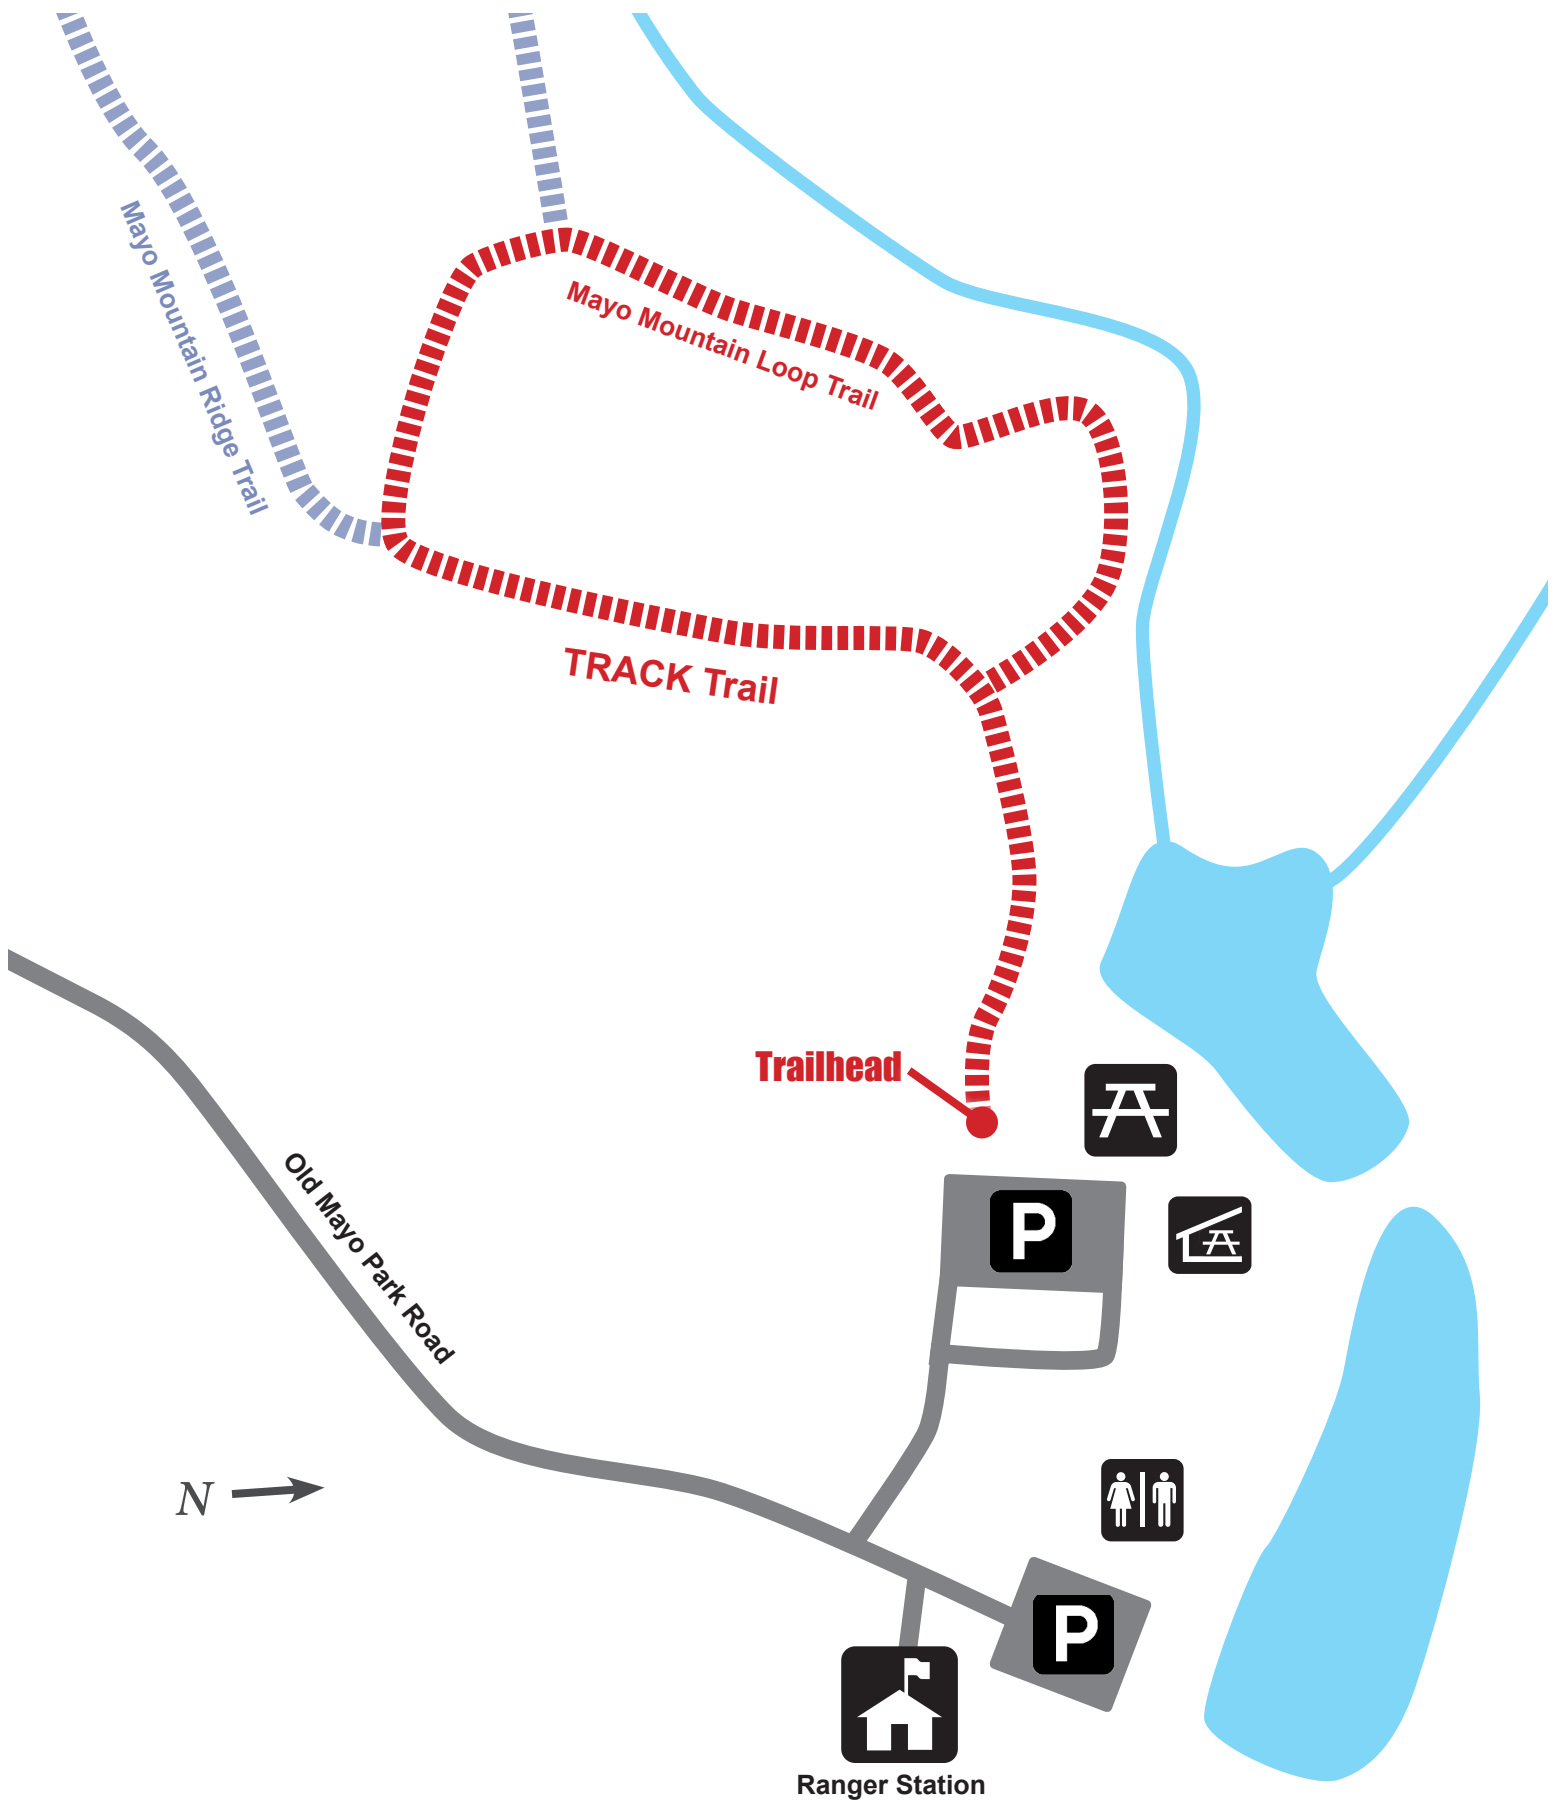

Mayo River Park TRACK Trail

Register your hike at kidsinparks.com

Trailhead

Old Mayo Park Road

TRACK Trail

Mayo Mountain Loop Trail

Mayo Mountain Ridge Trail

Ranger Station

P

P