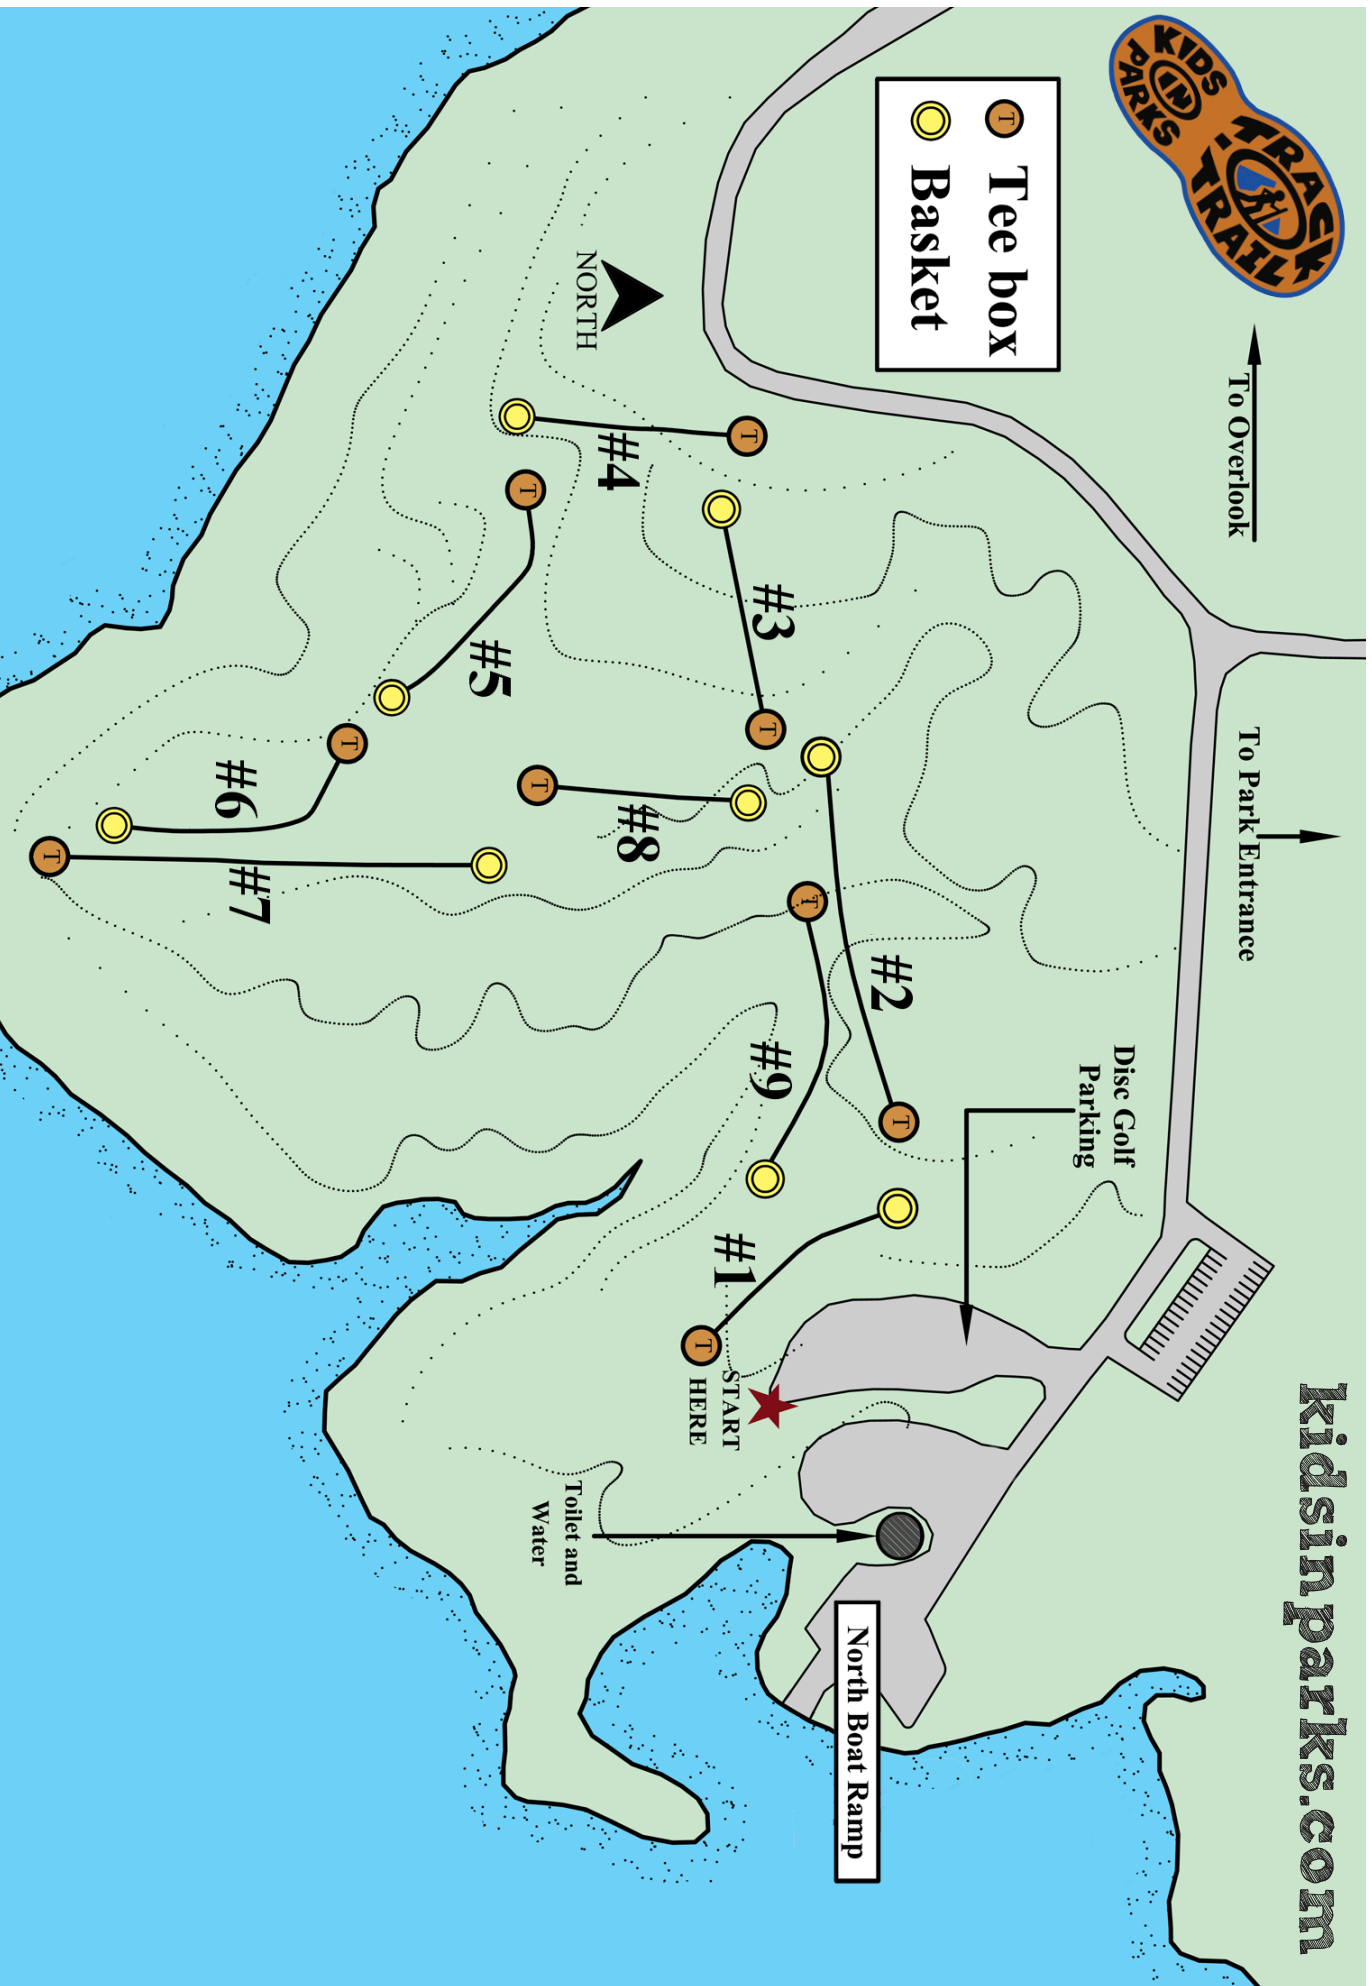

T Tee box
Basket

To Overlook

To Park Entrance

Angostura Recreation Area Nature Disc Golf Course