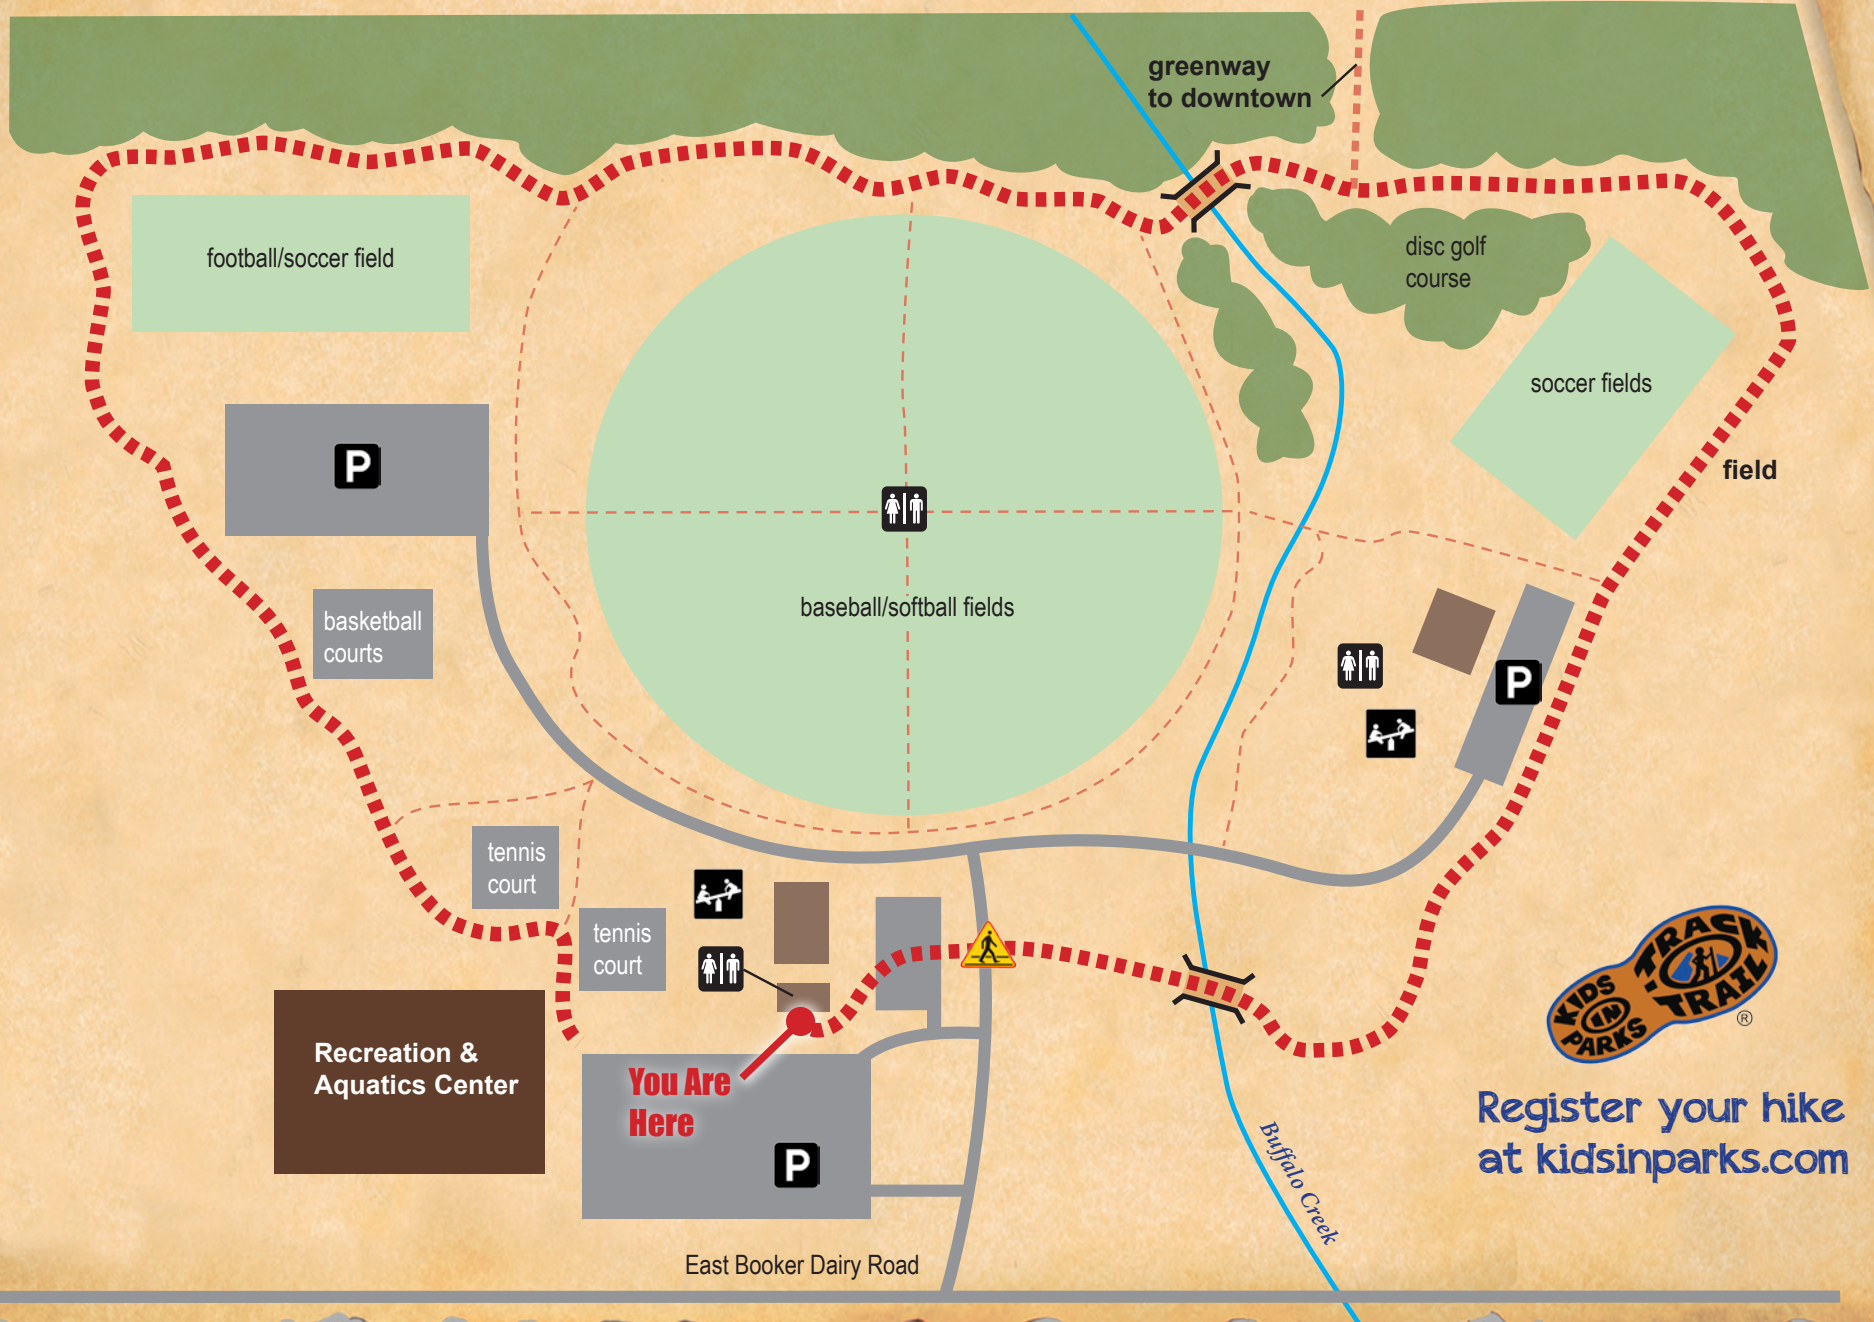

Smithfield Community Park TRACK Trail

600 E. Booker Dairy Rd
Smithfield, NC

Register your hike
at kidsinparks.com