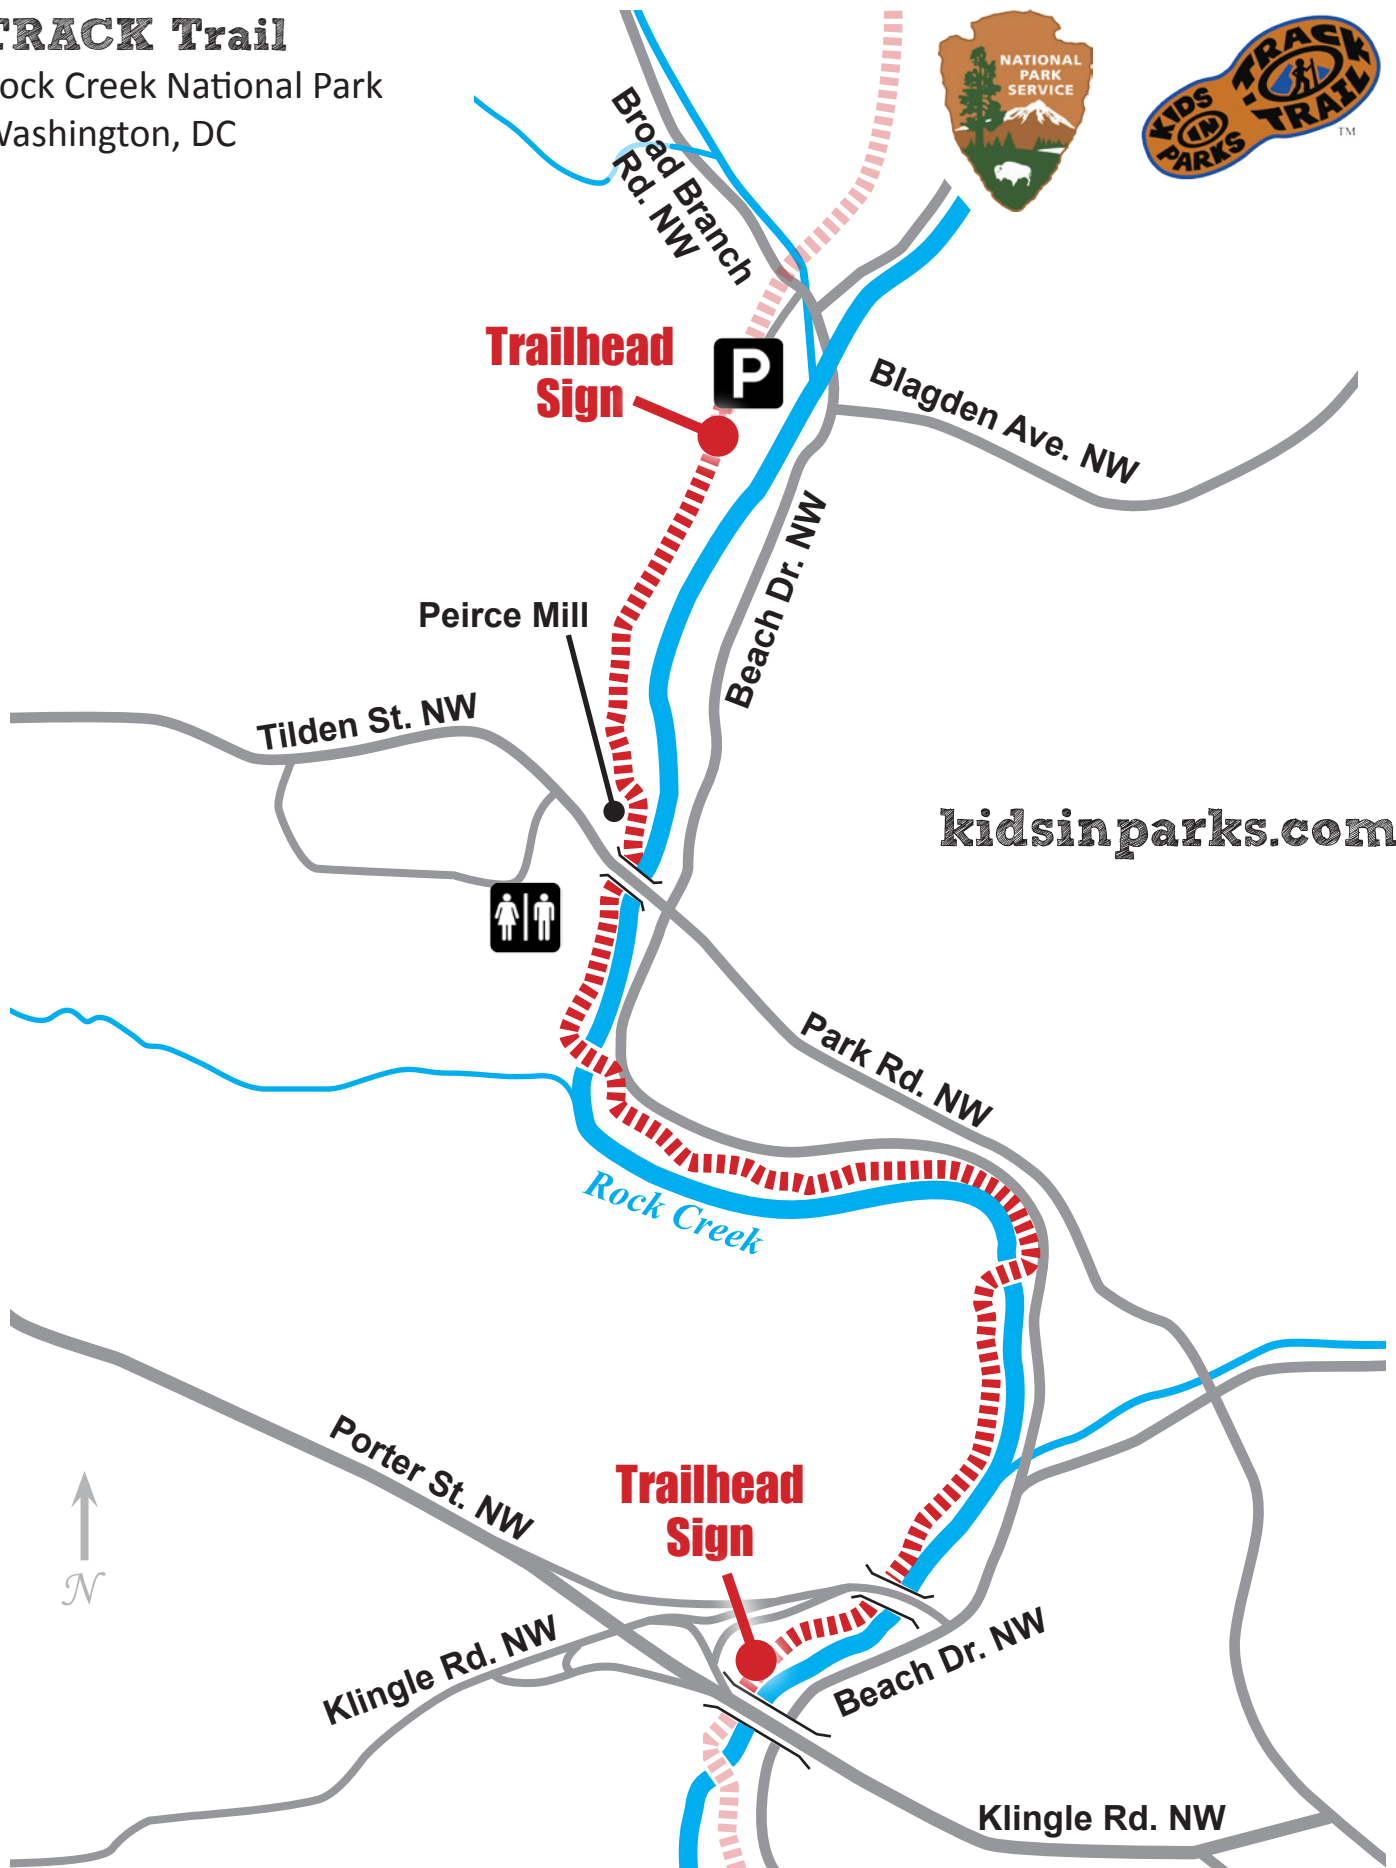

Kids in Parks TRACK Trail

Rock Creek National Park
Washington, DC

kidsinparks.com