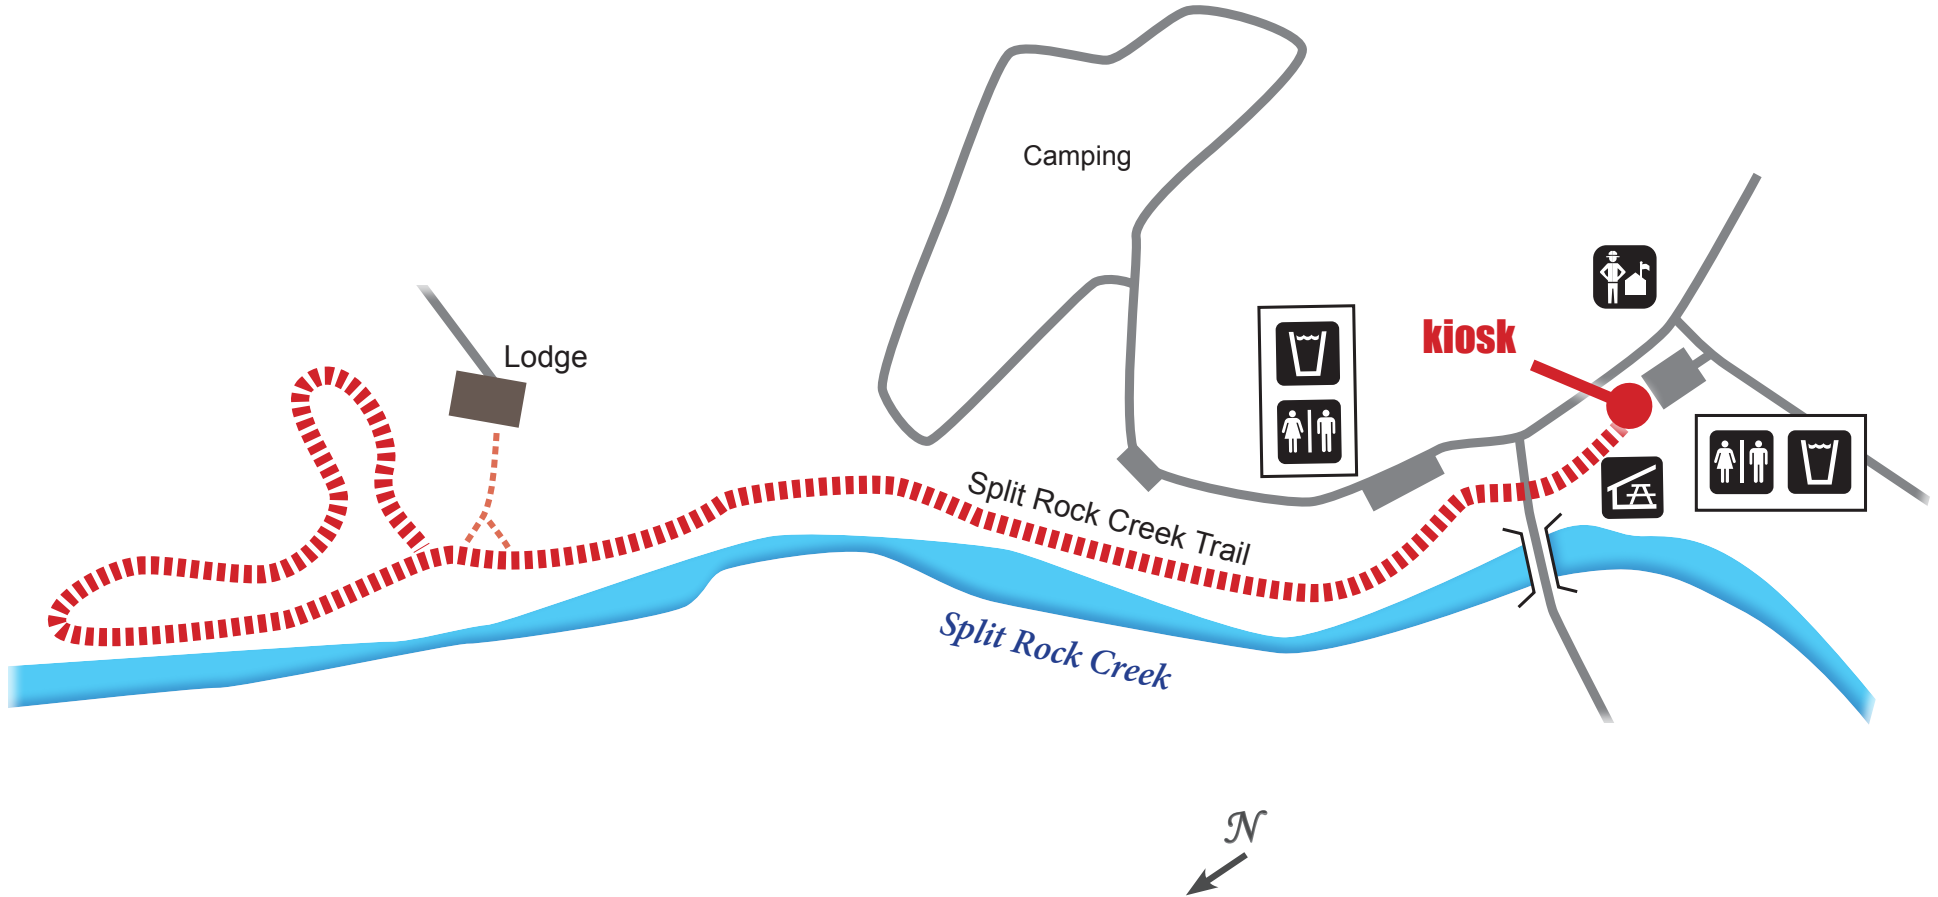

# Palisades State Park TRACK Trail

25495 485th Avenue  
Garretson, SD

Register your hike at [kidsinparks.com](http://kidsinparks.com)