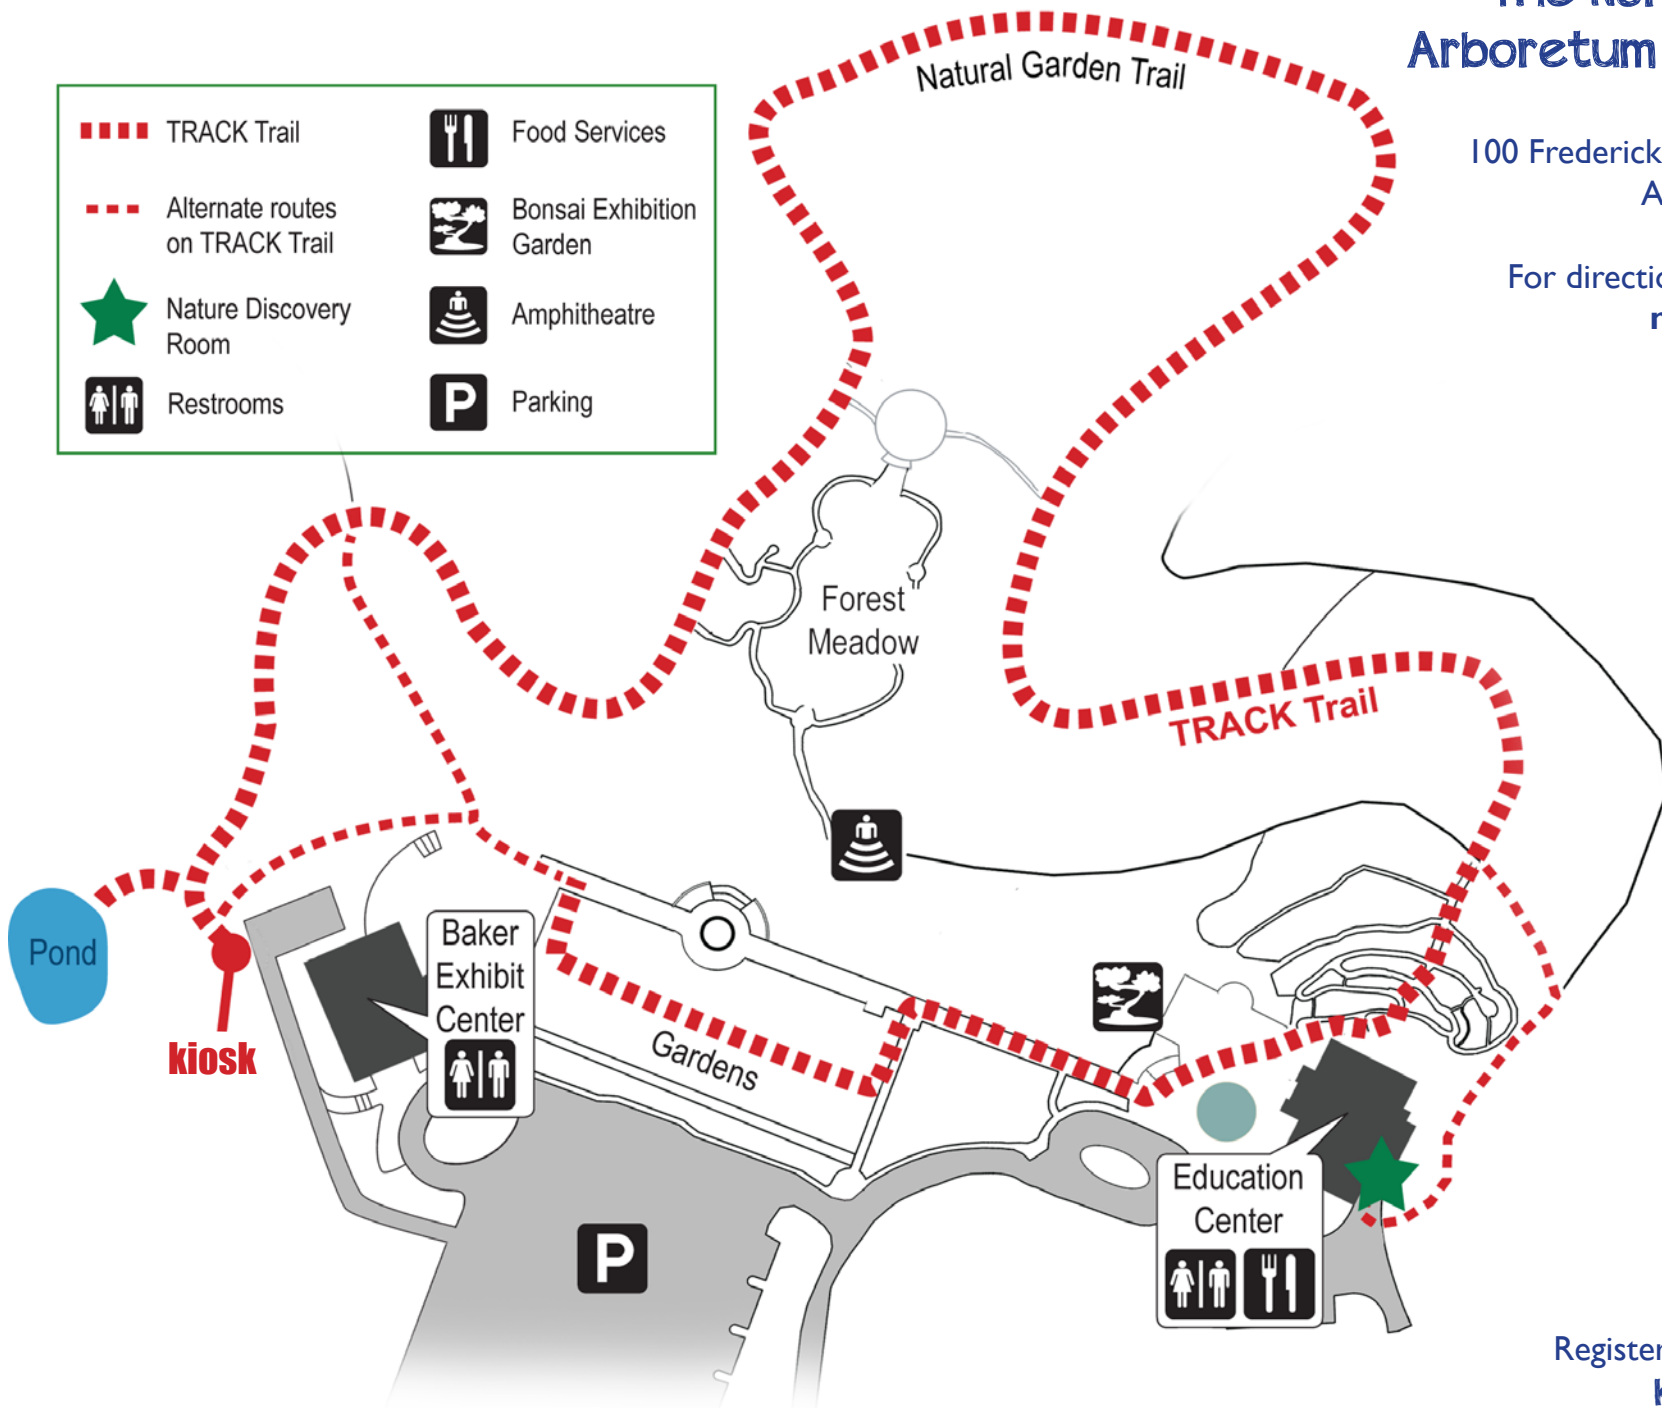

The North Carolina Arboretum TRACK Trail

100 Frederick Law Olmsted Way,
Asheville, NC 28806

For directions and hours, visit:
ncarboretum.org

 TRACK Trail	 Food Services
 Alternate routes on TRACK Trail	 Bonsai Exhibition Garden
 Nature Discovery Room	 Amphitheatre
 Restrooms	 Parking