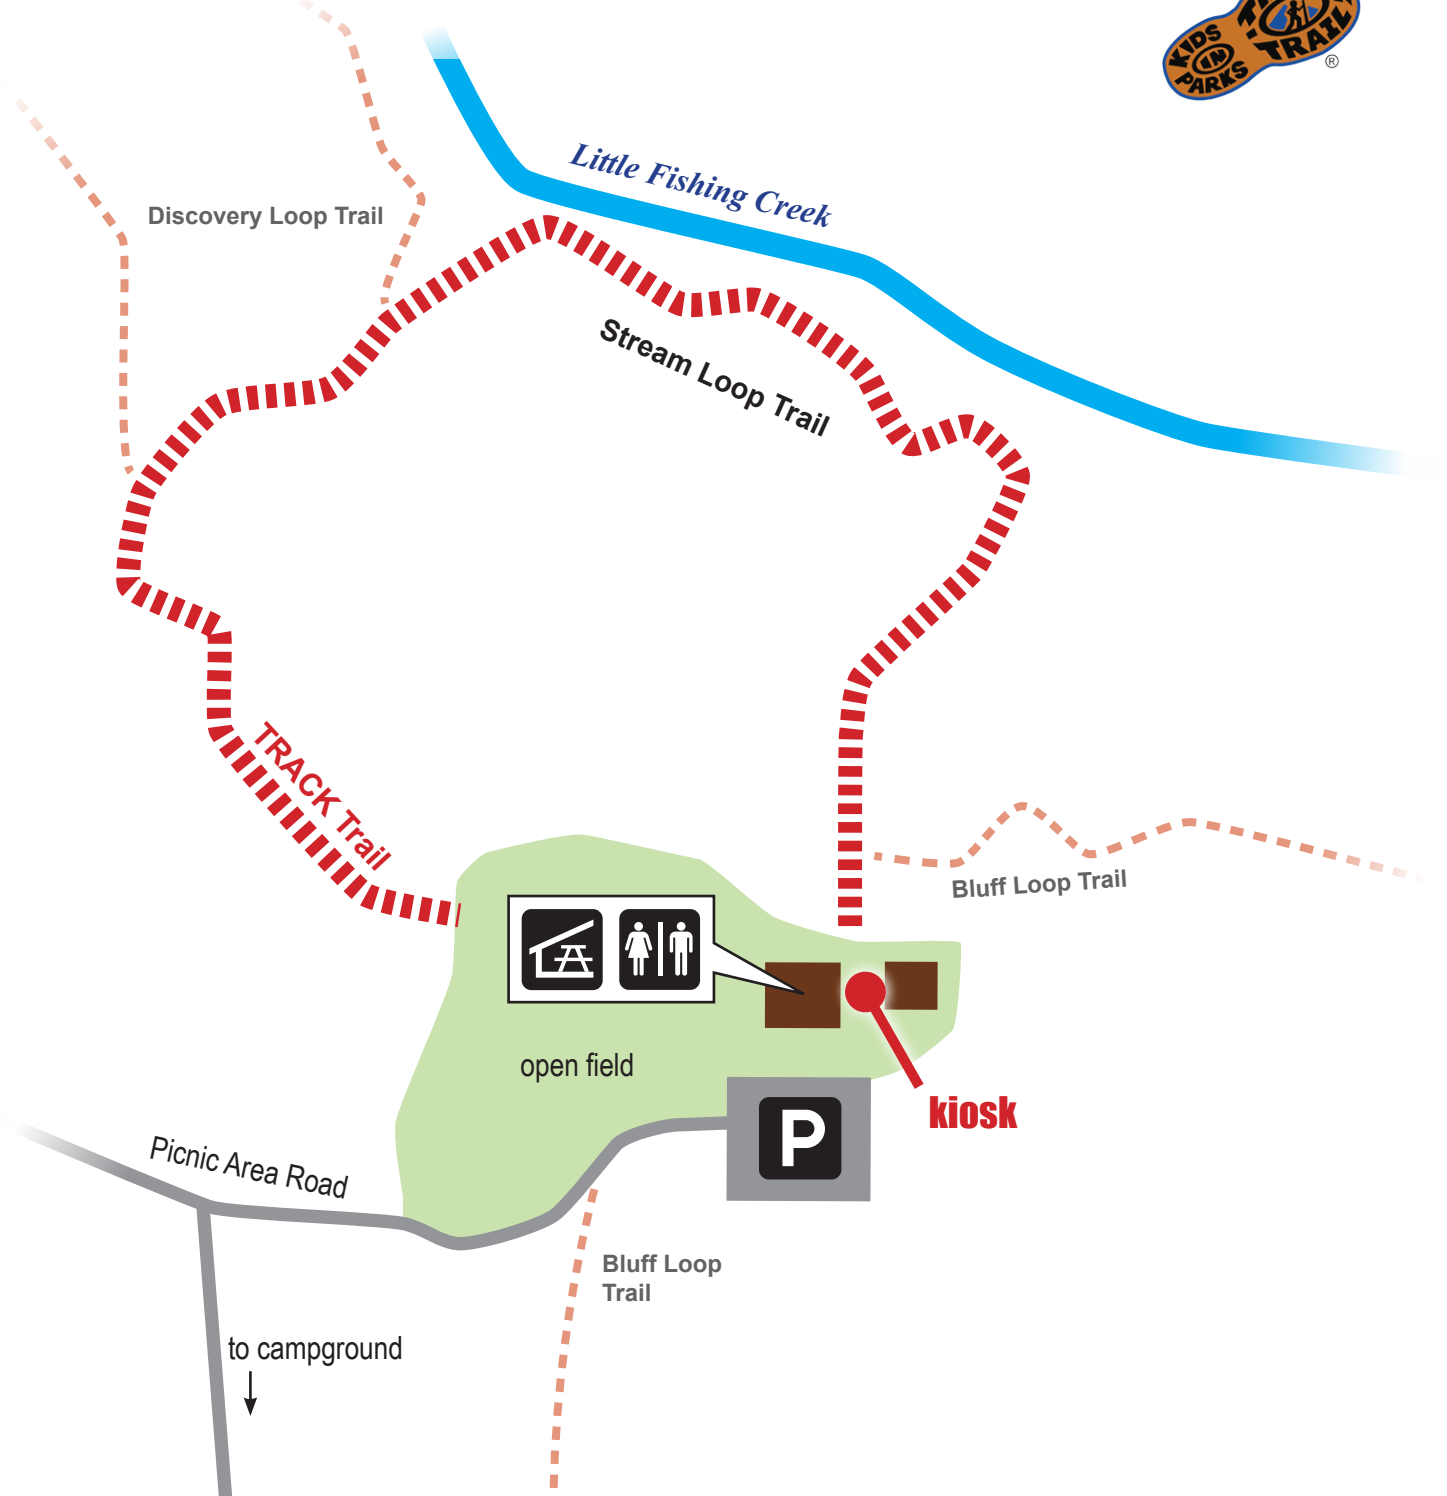

Medoc Mountain State Park TRACK Trail

General Park Address:

1541 Medoc Mountain Rd

Hollister, NC 27844

The Kids in Parks sign is on the side of the large picnic shelter.

Coordinates of TRACK Trail kiosk

36°14'47.20"N

77°53'20.49"W

Register your adventure
at kidsinparks.com

to campground