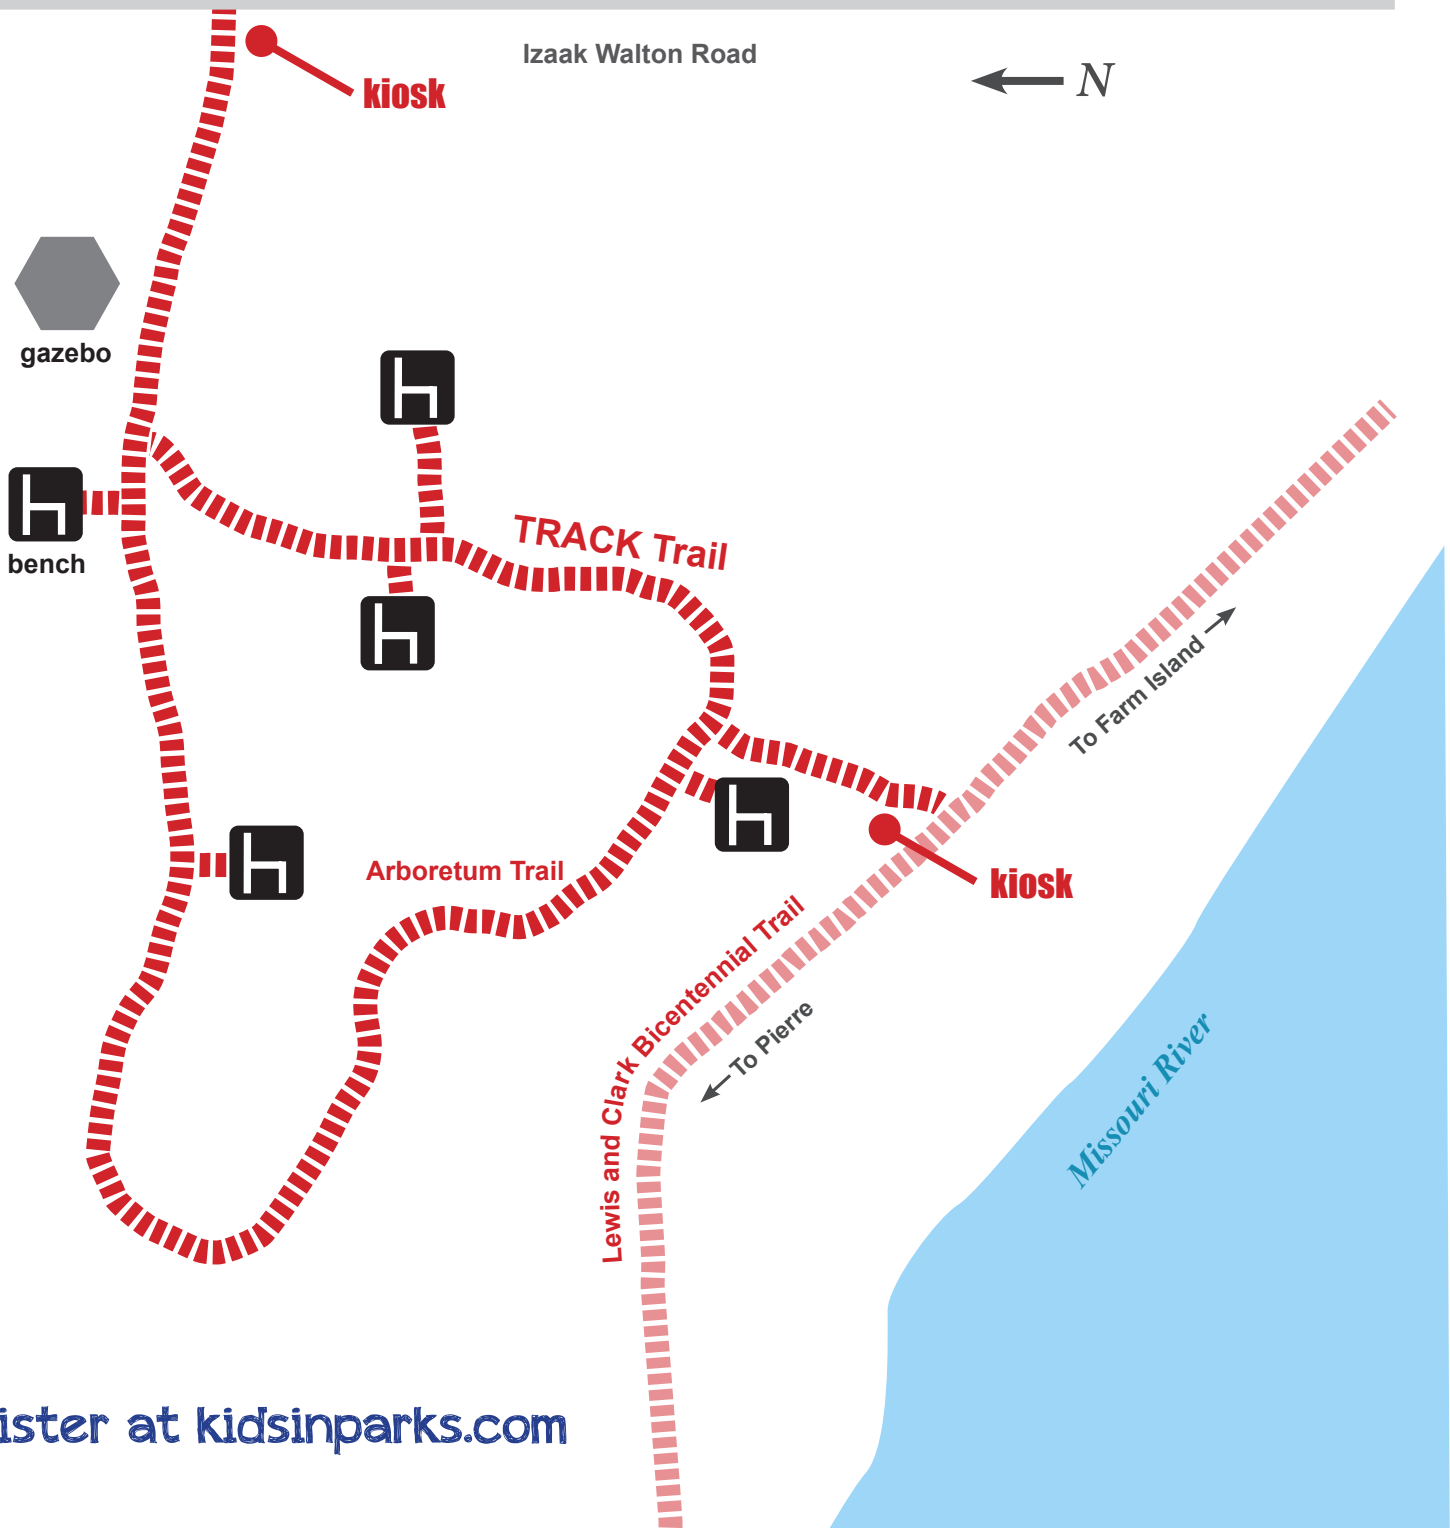

# Pierre Native Plant Arboretum TRACK Trail

1200 Izaak Walton Road, Pierre, SD

Register at [kidsinparks.com](http://kidsinparks.com)