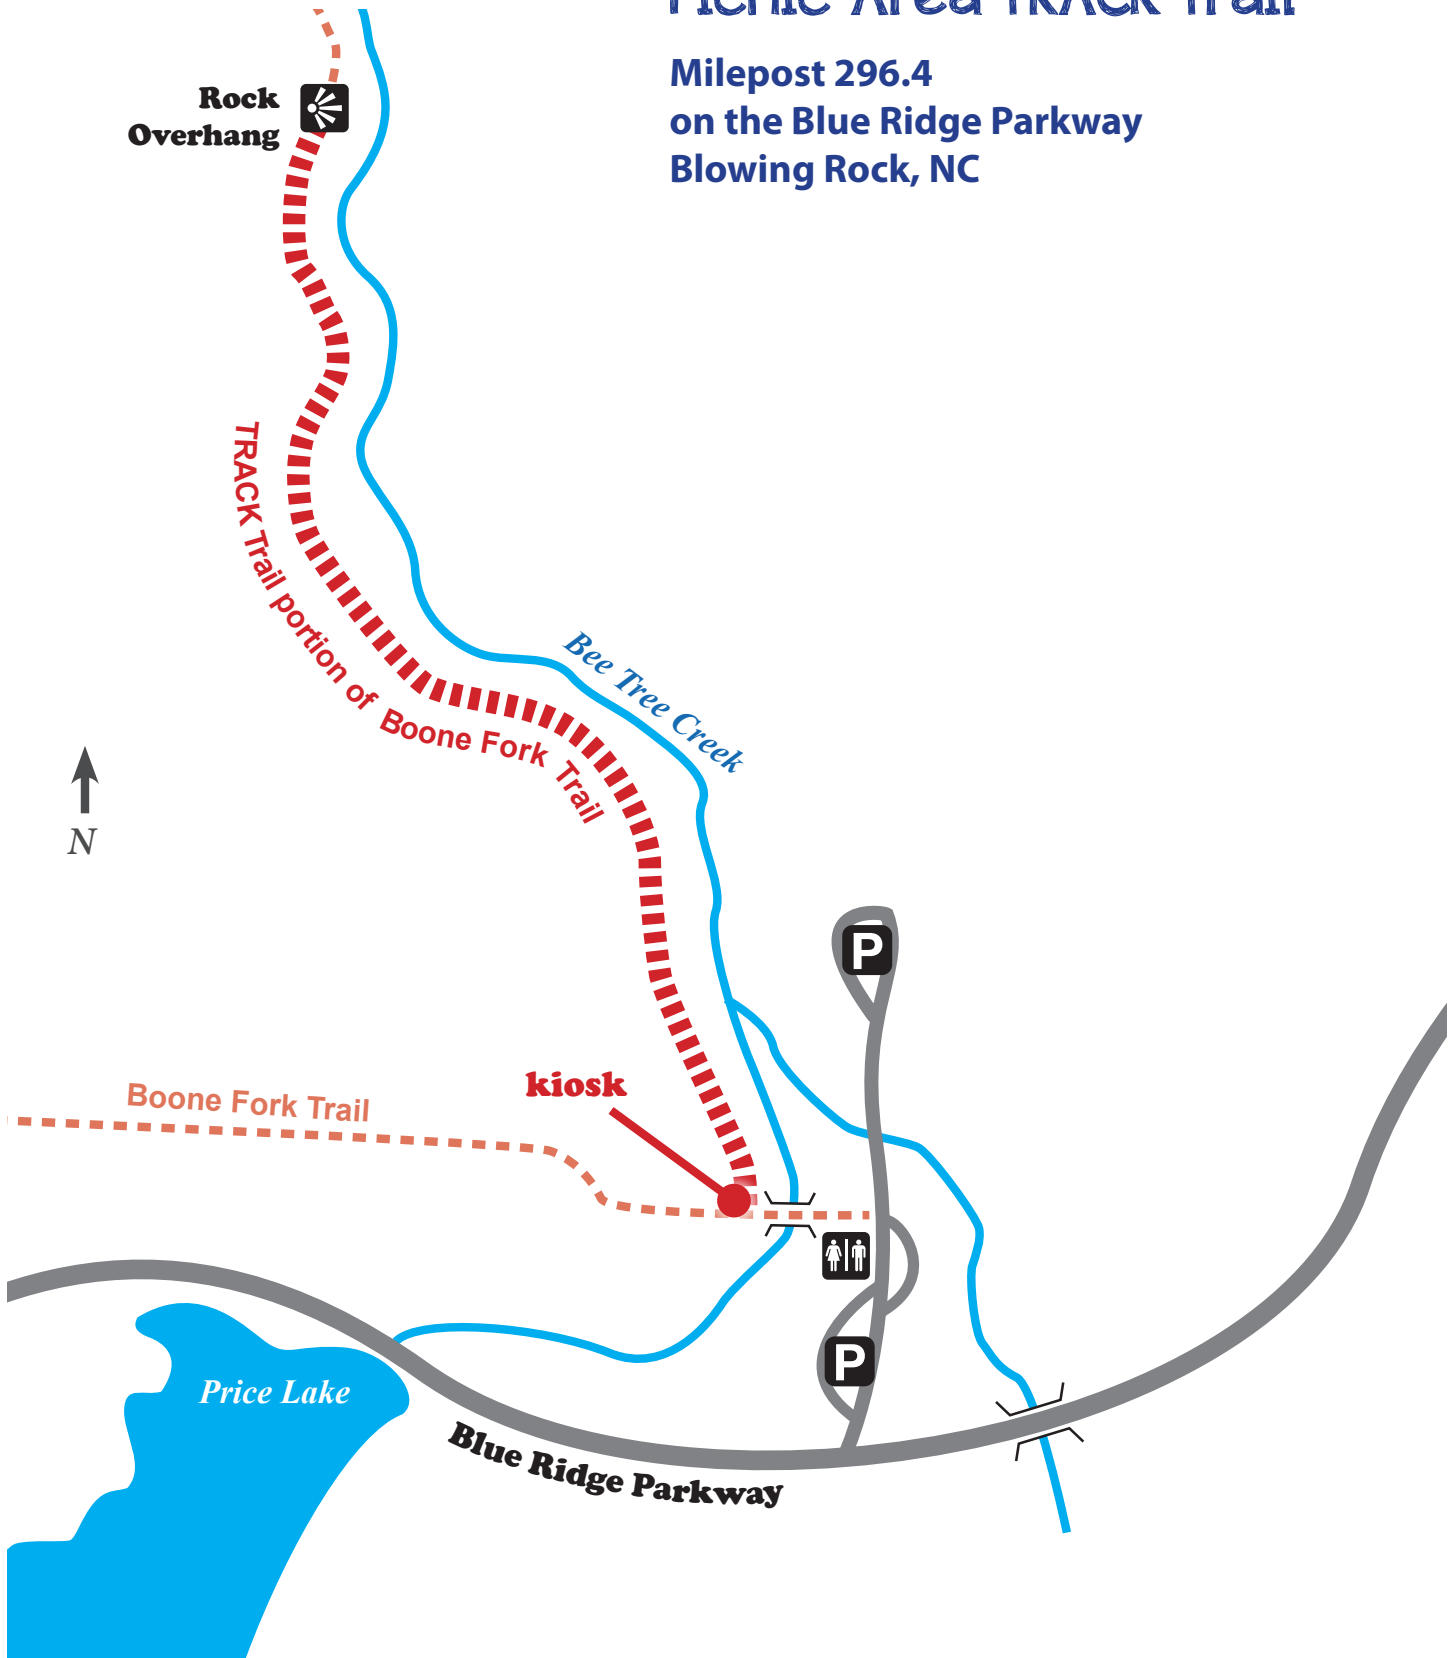

Price Memorial Park Picnic Area TRACK Trail

Milepost 296.4
on the Blue Ridge Parkway
Blowing Rock, NC

Register your hike at kidsinparks.com