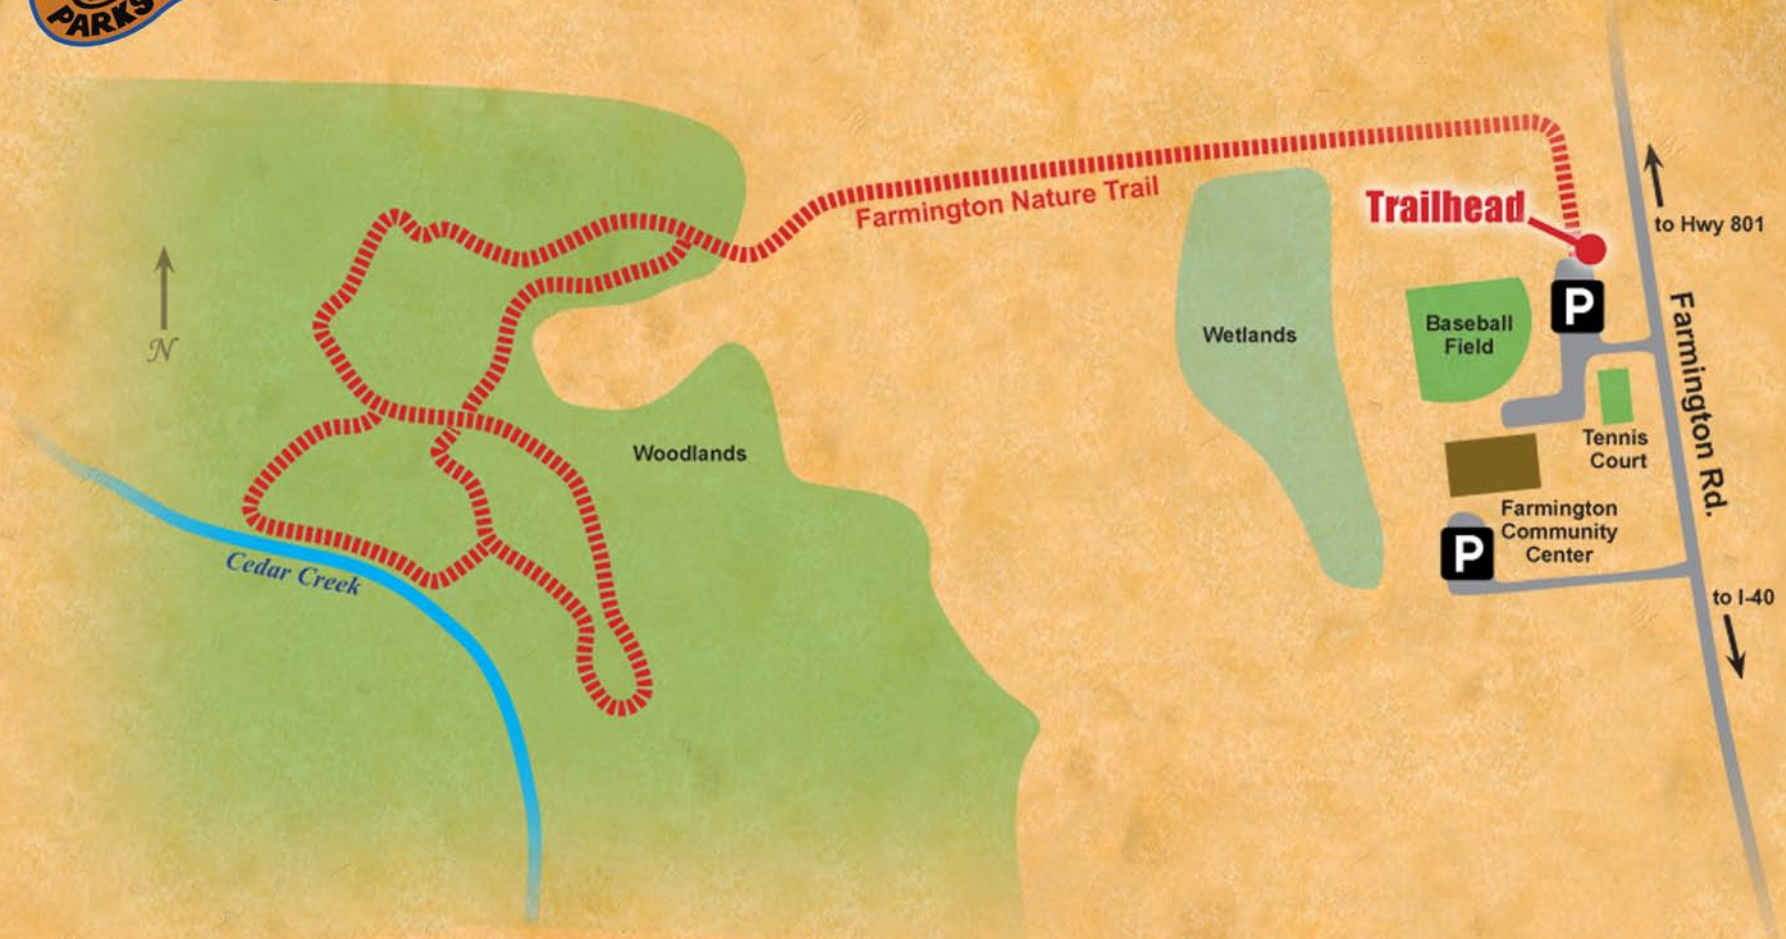

# Farmington Nature Park TRACK Trail

The Farmington Nature Park TRACK Trail follows the Farmington Nature Trail. This easy 1.5 mile loop features a variety of habitats including open fields, wetlands, woodlands, and an offshoot to Cedar Creek. Have fun as you travel the trail, exploring the park and discovering its wonders!