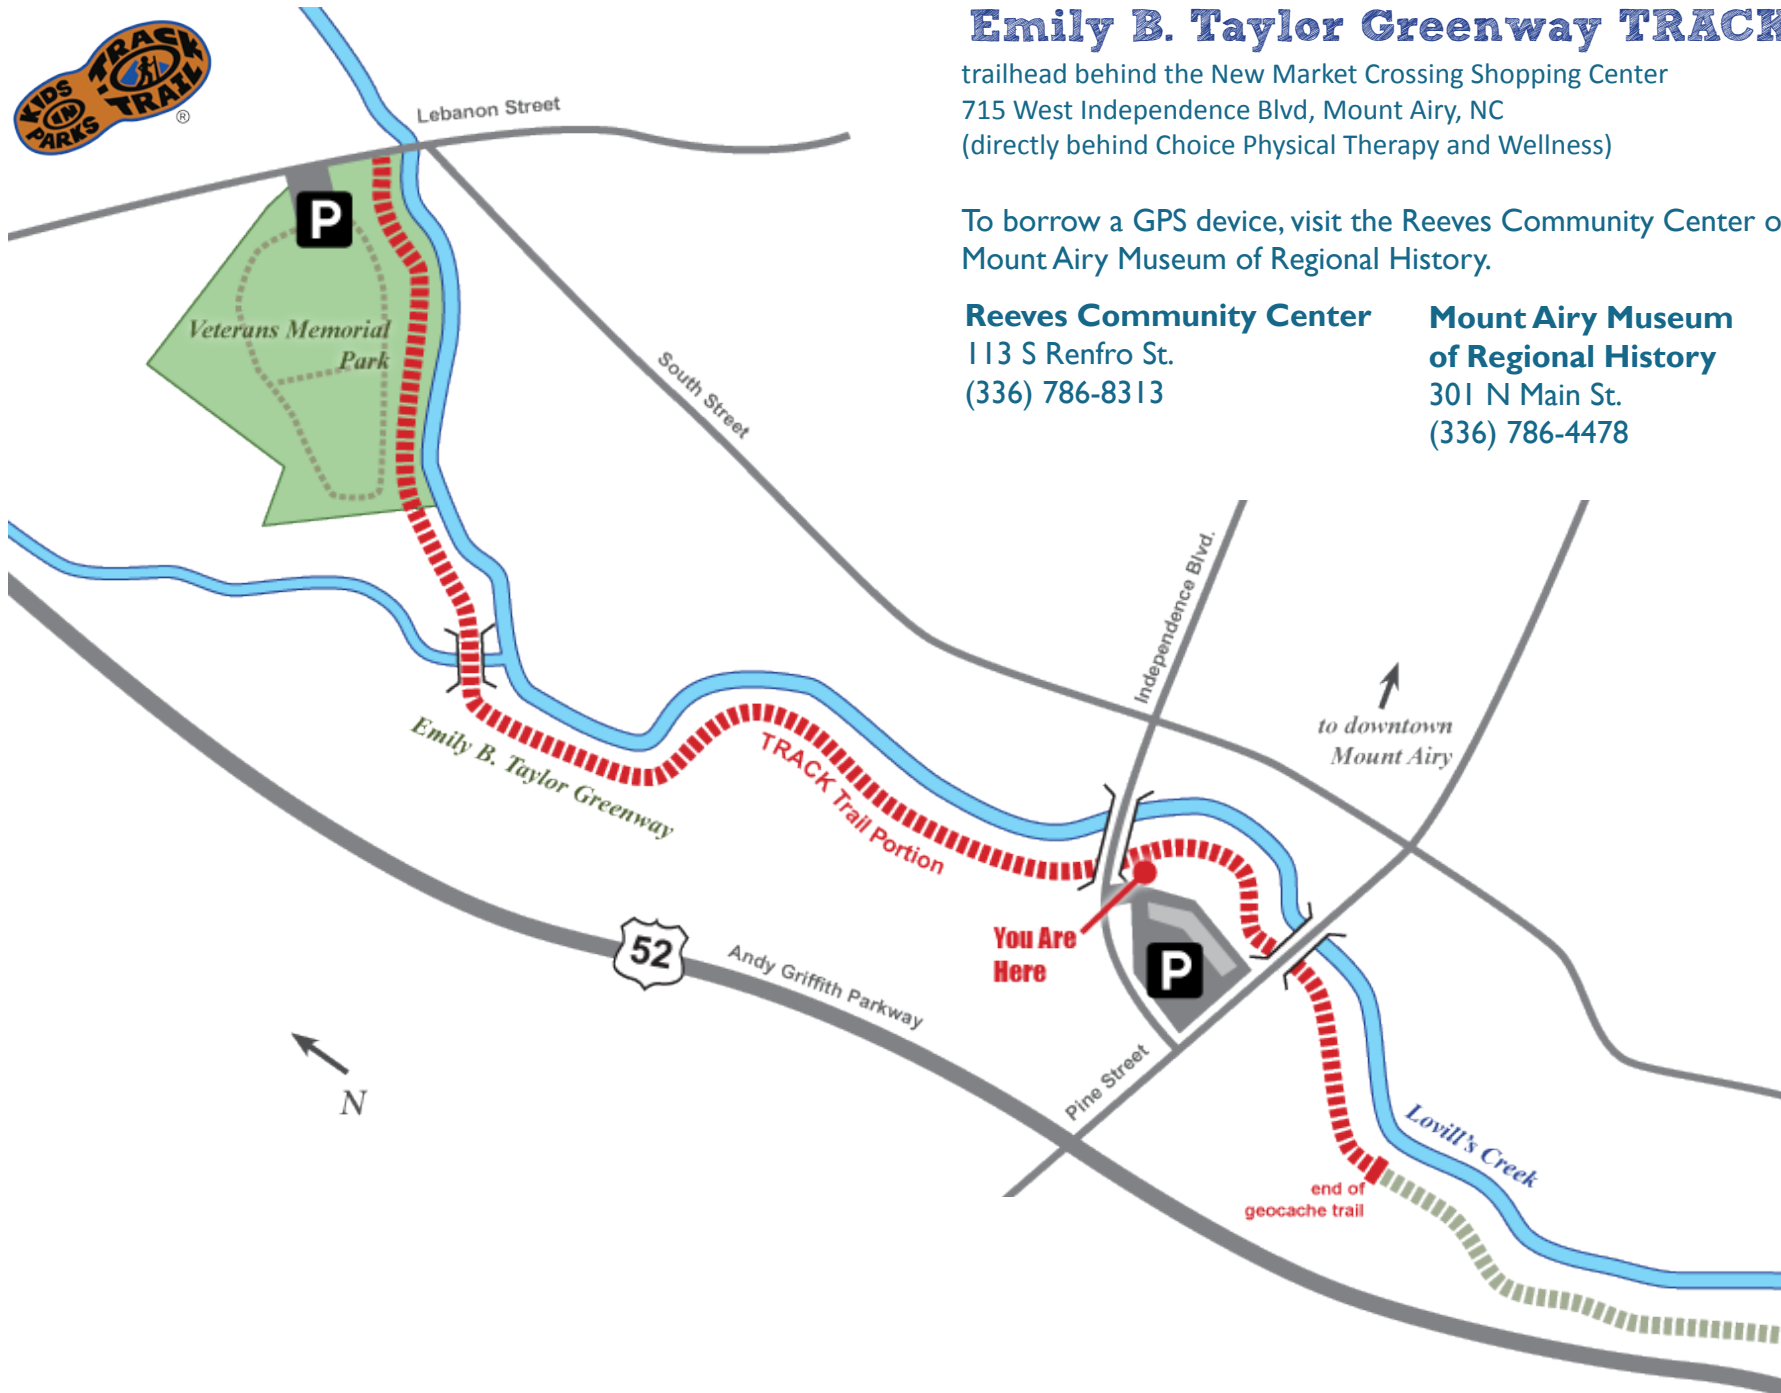

# Emily B. Taylor Greenway TRACK Trail

trailhead behind the New Market Crossing Shopping Center  
715 West Independence Blvd, Mount Airy, NC  
(directly behind Choice Physical Therapy and Wellness)

To borrow a GPS device, visit the Reeves Community Center or the Mount Airy Museum of Regional History.

**Reeves Community Center**  
113 S Renfro St.  
(336) 786-8313

**Mount Airy Museum  
of Regional History**  
301 N Main St.  
(336) 786-4478

Register your adventure at [kidsinparks.com](http://kidsinparks.com)