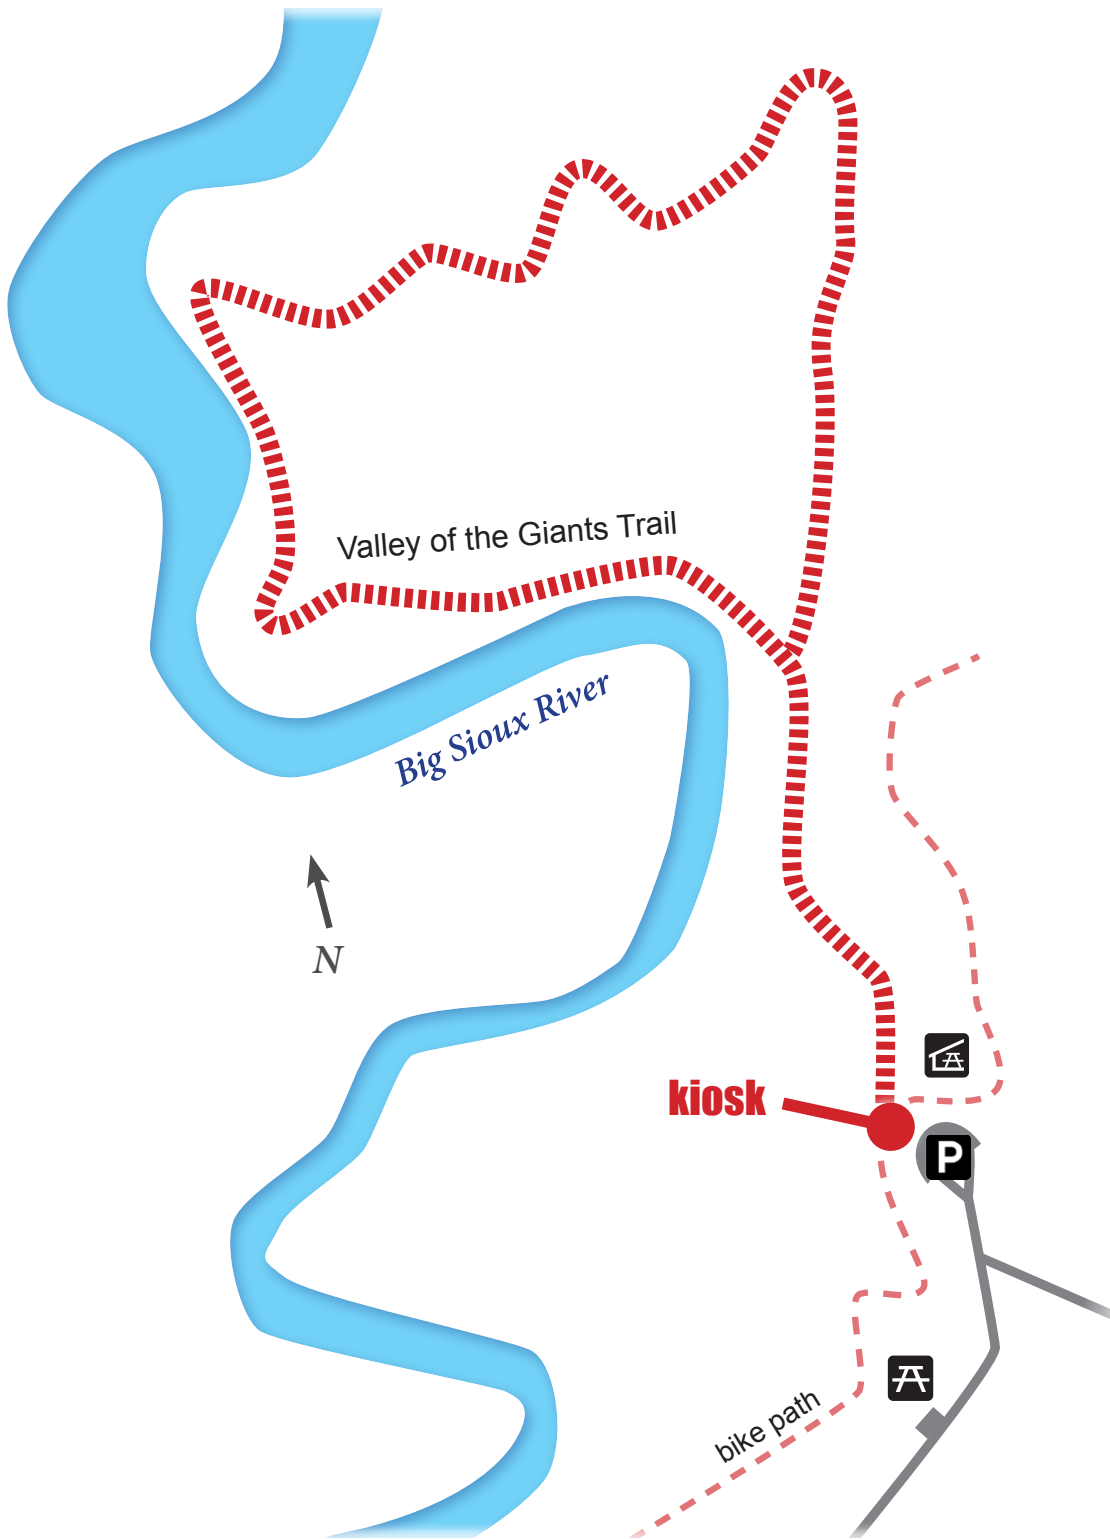

# Big Sioux Recreation Area TRACK Trail

43°34'51.02"N, 96°35'51.72"W

410 W Park St

Brandon, SD 57005

Register your hike at [kidsinparks.com](http://kidsinparks.com)