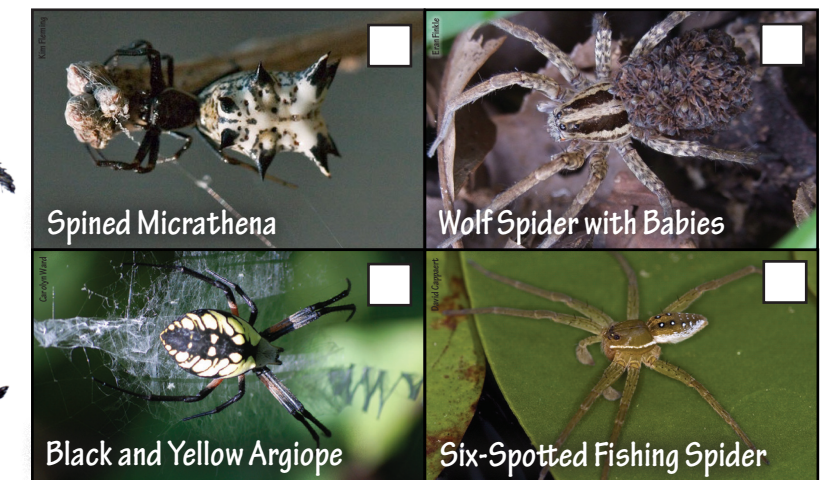

Body Parts

Spiders have a hard exoskeleton and a two-part body made up of the **cephalothorax** and **abdomen**. The head and thorax in insects are combined into the cephalothorax in spiders. It contains eight legs, pedipalps and has venom injecting fangs! A spider's abdomen has web-making **spinnerets**.

Other Arthropods

Arthropods are a group of creatures that make up about 80% of all living things on Earth. All arthropods have an exoskeleton, segmented body and jointed legs. Insects, spiders and crustaceans are all arthropods.

Look Similar, But Different

Although centipedes and millipedes look similar, they are not. Centipedes are venomous carnivores that eat insects and millipedes. Centipedes have two legs per body segment.

Millipedes are nonvenomous herbivores that like to eat decaying plant matter. Millipedes have four legs per body segment.

Hunting Strategies

Not all spiders live on or make spider webs. Some spiders actively hunt their prey by crawling through the leaf litter. Others patiently wait on vegetation. **Where did you find the most spiders today?**