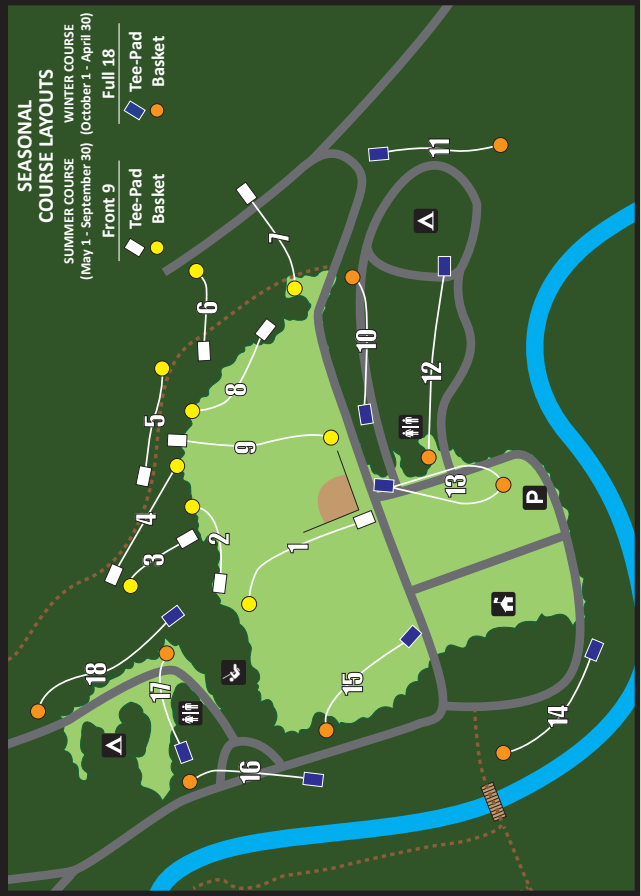

# Metzler Park Nature Trail Disc Golf Course

Front 9	1	2	3	4	5	6	7	8	9	F9	1	2	3	4	5	6	7	8	9	B9	TOTAL	
Distance	264'	154'	119'	217'	181'	120'	192'	170'	301'	1718'	264'	154'	119'	217'	181'	120'	192'	170'	301'	1718'	3436'	
Par	3	3	3	3	3	3	3	3	3	27	3	3	3	3	3	3	3	3	3	3	27	54
Full 18	1	2	3	4	5	6	7	8	9	F9	10	11	12	13	14	15	16	17	18	B9	TOTAL	
Distance	264'	154'	119'	217'	181'	120'	192'	170'	301'	1718'	275'	280'	295'	230'	270'	302'	295'	270'	330'	2547'	4265'	

Welcome to the Metzler Park Nature Trail Disc Golf Course  
*...where the flight of your disc is the trail and the tee-signs and scorecards are your nature guides.*  
 Disc golf is an excellent way to be physically active outdoors and discover nature. As you play your round of disc golf today, use the tee-signs and back of this scorecard to learn about and connect with some of the natural elements found around Metzler Park.

Seasonal Layouts: There are two different course layouts at Metzler Park: the "Summer Course" (Front 9) and the "Winter Course" (Full 18).  
 During the "summer" (May 1 - September 30) only the Front 9 is playable. The Back 9 is removed due to its overlap with the campground. Players wanting to play 18 holes must play the Front 9 twice.  
 During the "winter" (October 1 - April 30), when the campground is closed, the Back 9 is reopened and players have access to the full 18-hole course.

## Metzler Park - Course Map