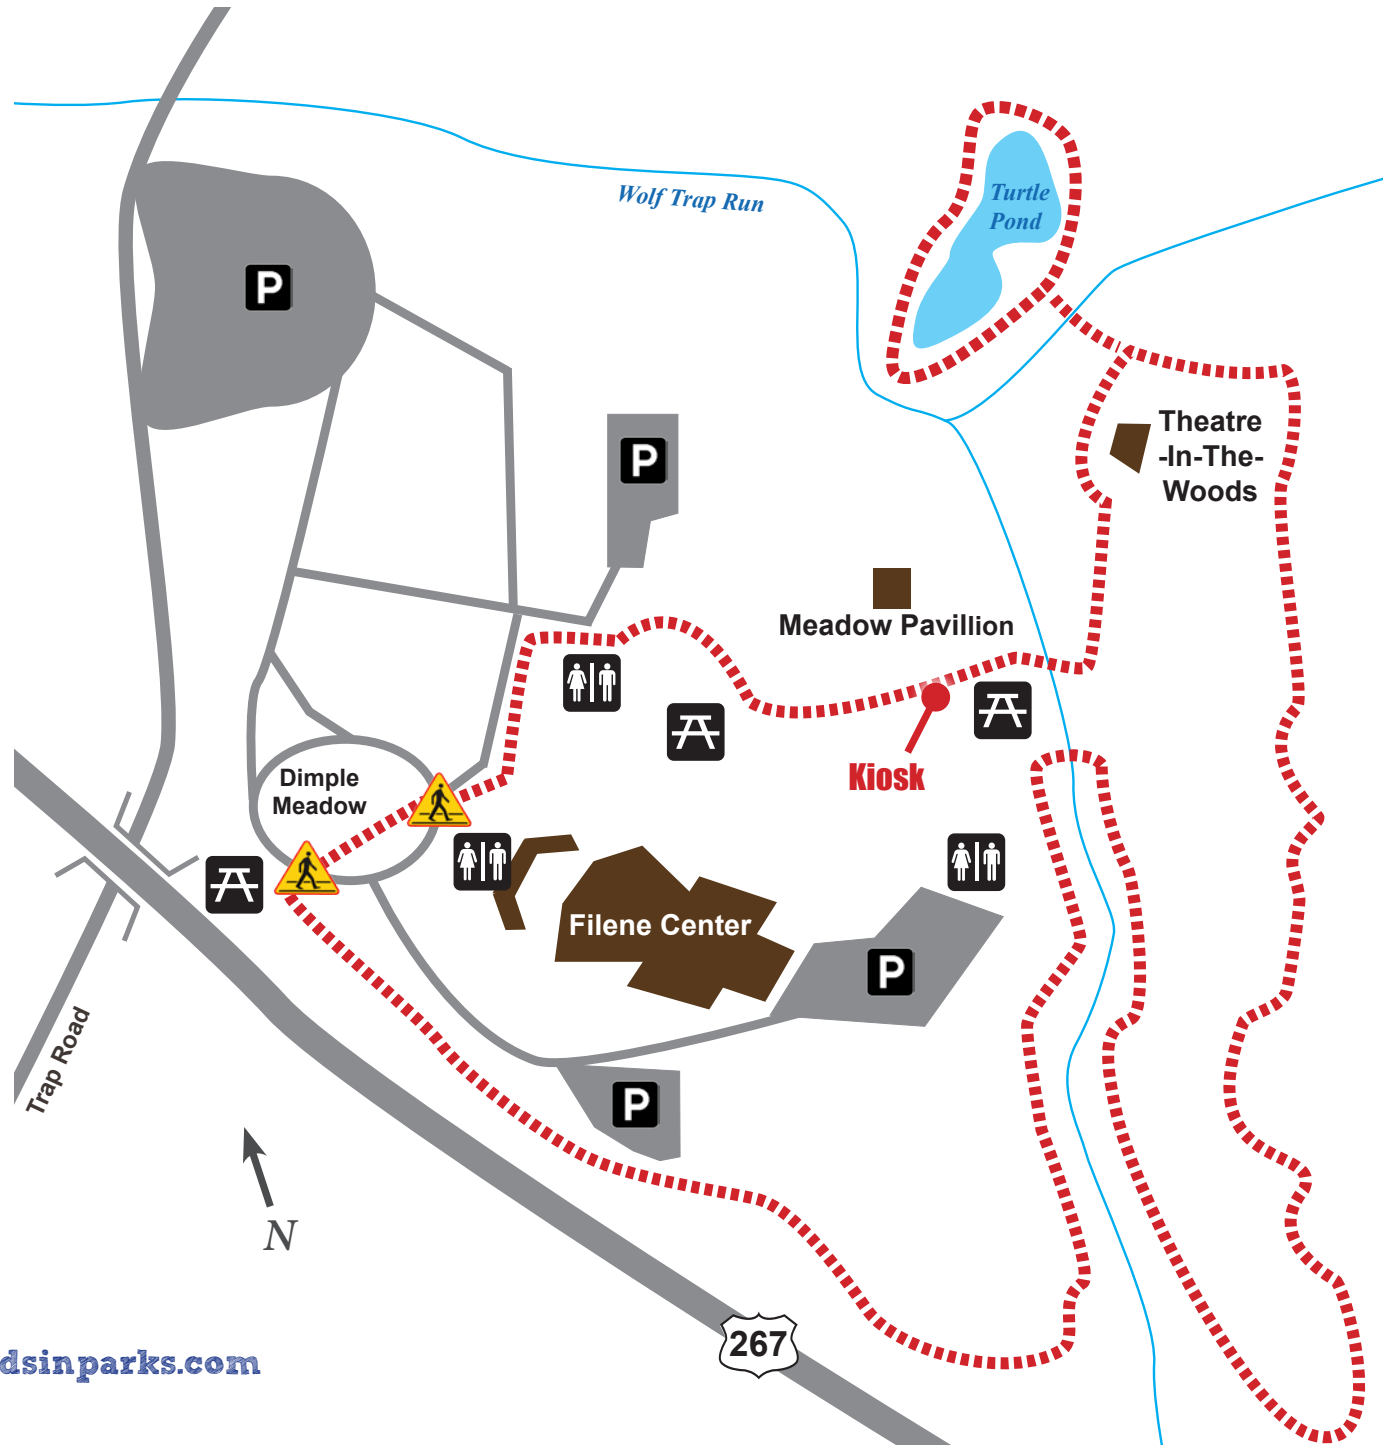

# Wolf Trap National Park for the Performing Arts TRACK Trail

Address:  
1551 Trap Rd  
Wolf Trap National Park, Vienna, VA 22182  
The Kids in Parks kiosk is by the meadow pavillion.

Register your adventure at [kidsinparks.com](http://kidsinparks.com)